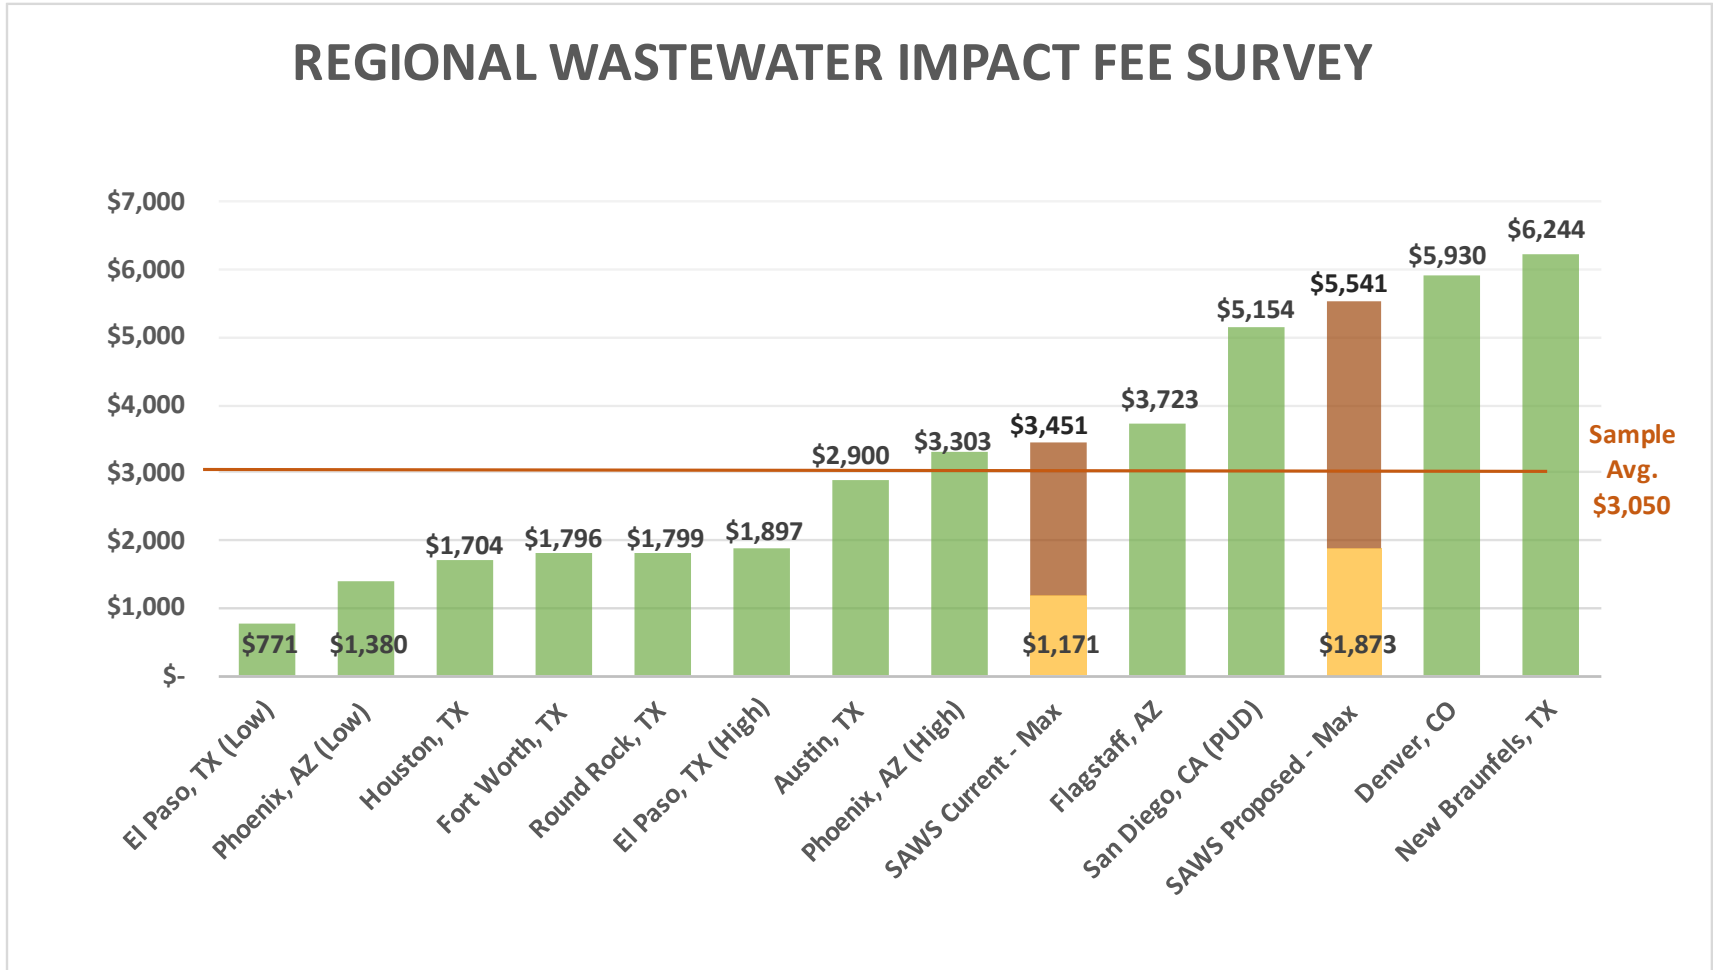

Survey of Peer Utilities

January 30, 2024

Survey of Peer Utilities

Survey of Peer Utilities

REGIONAL WATER & WASTEWATER IMPACT FEE SURVEY

Water Wastewater

Survey of Peer Utilities

REGIONAL WATER IMPACT FEE SURVEY

Survey of Peer Utilities

TEXAS WATER IMPACT FEE SURVEY

Survey of Peer Utilities

Survey of Peer Utilities

TEXAS WASTEWATER IMPACT FEE SURVEY