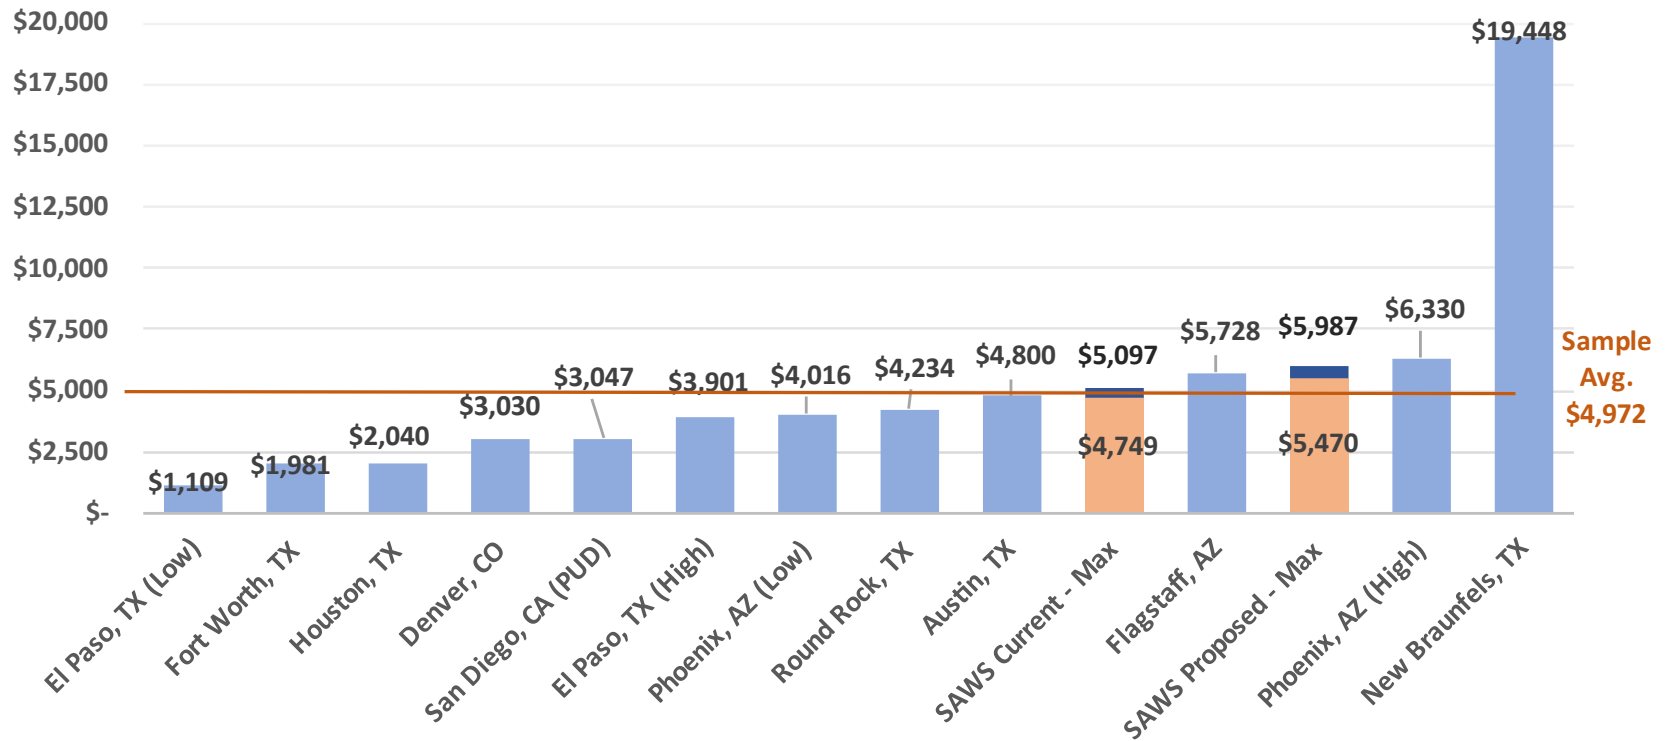

Survey of Peer Utilities

January 30, 2024

Survey of Peer Utilities

Survey of Peer Utilities

REGIONAL WATER & WASTEWATER IMPACT FEE SURVEY

Water Wastewater

Survey of Peer Utilities

REGIONAL WATER IMPACT FEE SURVEY

Survey of Peer Utilities

TEXAS WATER IMPACT FEE SURVEY

Survey of Peer Utilities

Survey of Peer Utilities

TEXAS WASTEWATER IMPACT FEE SURVEY