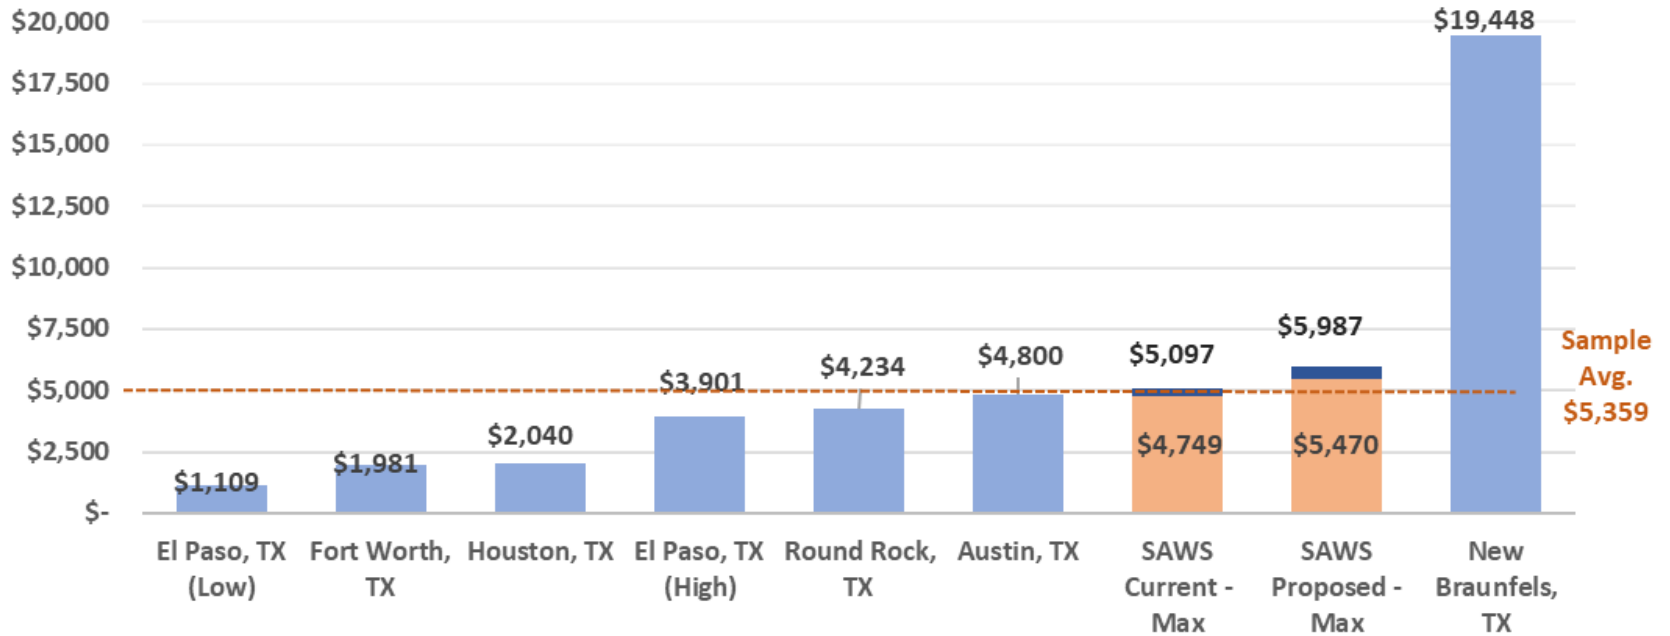

Survey of Peer Utilities

January 30, 2024

Survey of Peer Utilities

Survey of Peer Utilities

REGIONAL WATER & WASTEWATER IMPACT FEE SURVEY

Water Wastewater

Survey of Peer Utilities

REGIONAL WATER IMPACT FEE SURVEY

Survey of Peer Utilities

TEXAS WATER IMPACT FEE SURVEY

Survey of Peer Utilities

Survey of Peer Utilities

TEXAS WASTEWATER IMPACT FEE SURVEY