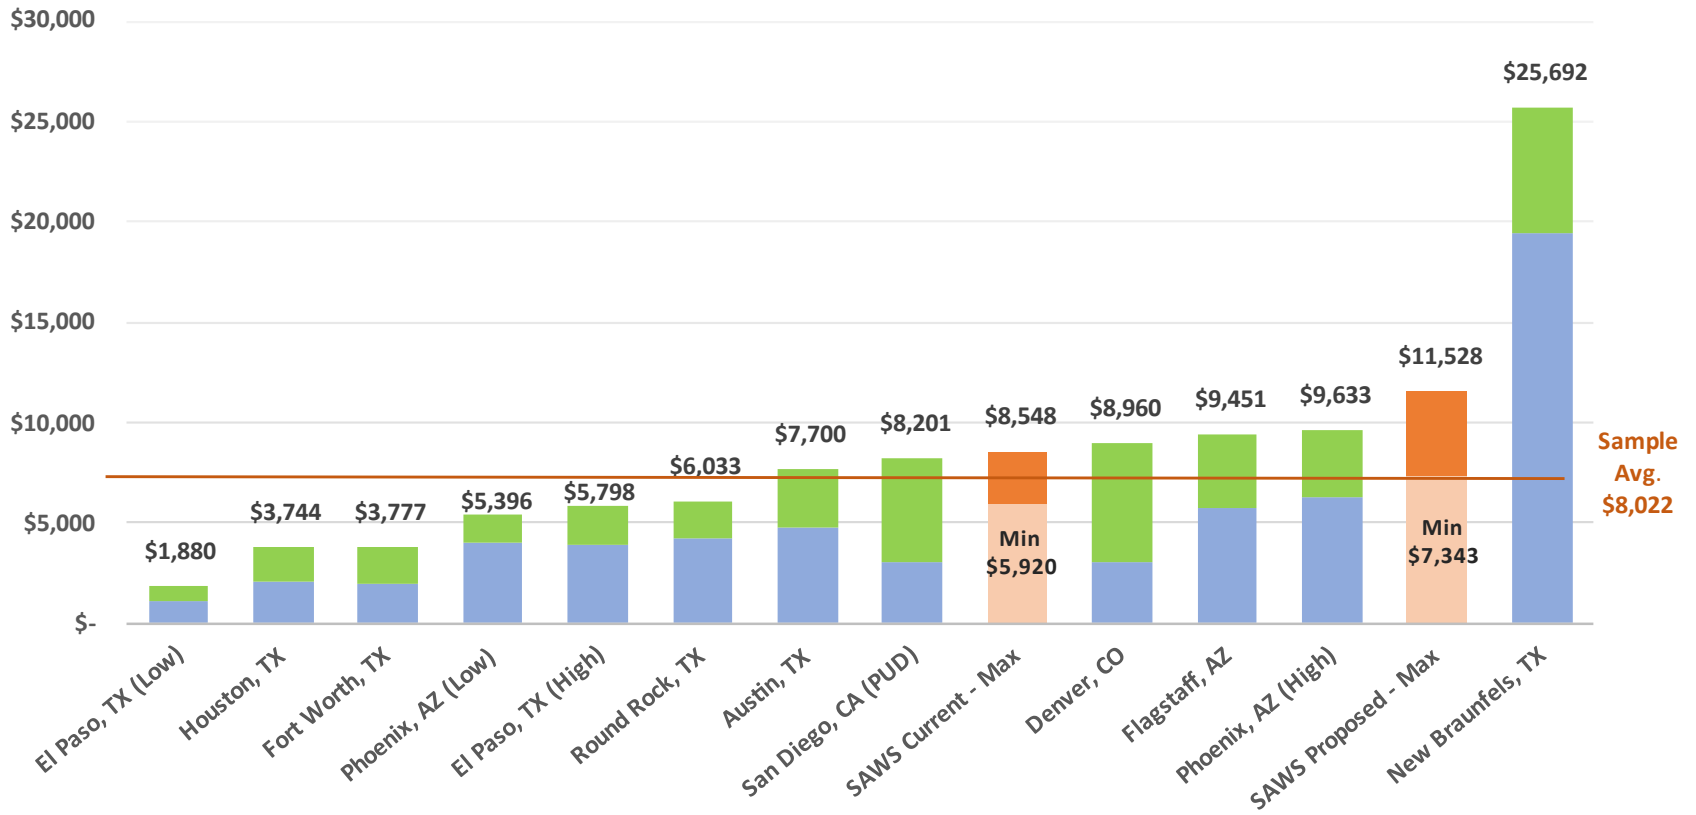

Survey of Peer Utilities

January 30, 2024

Survey of Peer Utilities

Survey of Peer Utilities

REGIONAL WATER & WASTEWATER IMPACT FEE SURVEY

Water Wastewater

Survey of Peer Utilities

REGIONAL WATER IMPACT FEE SURVEY

Survey of Peer Utilities

TEXAS WATER IMPACT FEE SURVEY

Survey of Peer Utilities

Survey of Peer Utilities

TEXAS WASTEWATER IMPACT FEE SURVEY