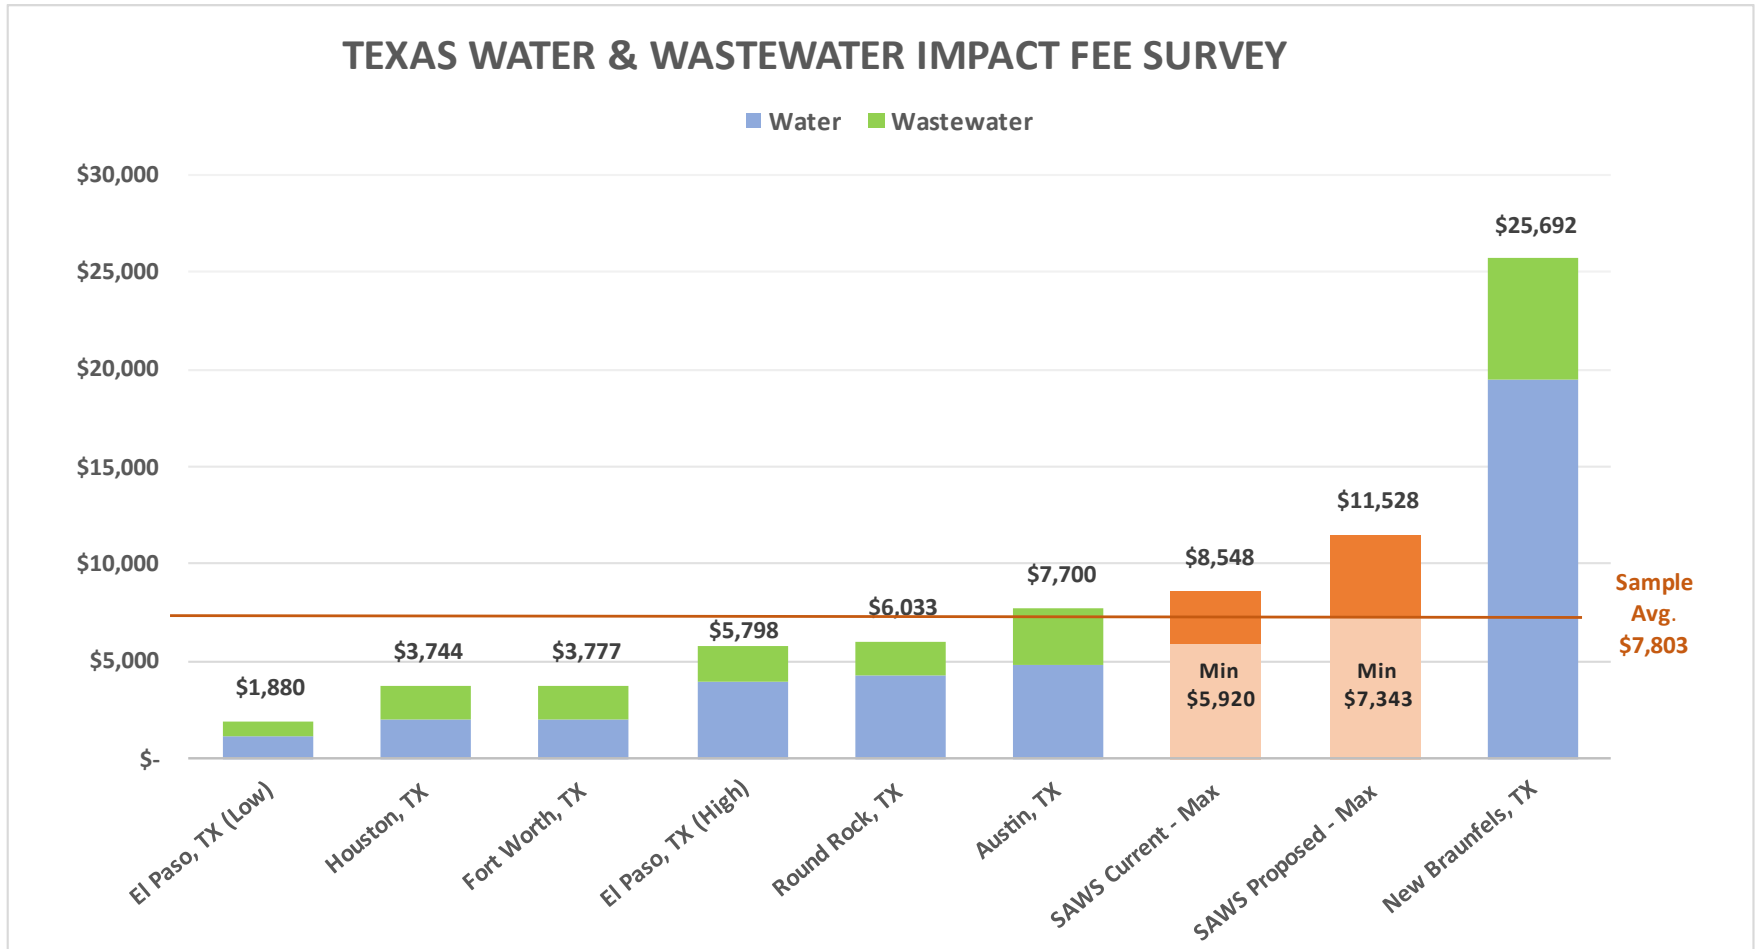

Survey of Peer Utilities

January 30, 2024

Survey of Peer Utilities

Survey of Peer Utilities

REGIONAL WATER & WASTEWATER IMPACT FEE SURVEY

Water Wastewater

Survey of Peer Utilities

REGIONAL WATER IMPACT FEE SURVEY

Survey of Peer Utilities

TEXAS WATER IMPACT FEE SURVEY

Survey of Peer Utilities

Survey of Peer Utilities

TEXAS WASTEWATER IMPACT FEE SURVEY